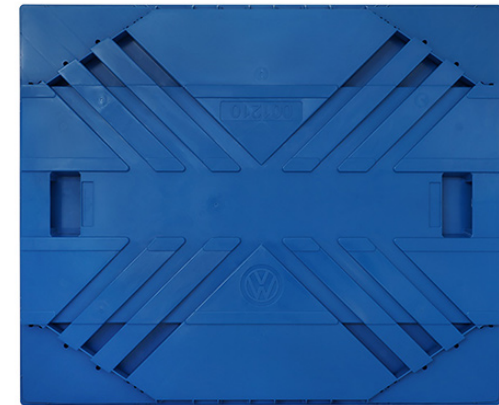

PALLET COVERS

VW 001210	
Outside dimensions [mm]	1005 x 1205
Inside dimensions [mm]	1000 x 1200
Tare [kg]	7,5
Material	PPC
Units/pallet	35
Units per truck	910
Color	 RAL 5005

✓ **INTEGRATED RFID, SENSOR TECHNOLOGY & INVENTORY MANAGEMENT SOLUTIONS WITH ANDROID / iOS INTERFACES AND SOFTWARE AVAILABLE UPON REQUEST**

✓ **HOT STAMPING OF INDIVIDUAL LOGOS IN MANY SIZES AND COLORS**

✓ **SPECIAL & MORE CUSTOM COLORS AVAILABLE**

 RAL 3020	 RAL 6018	 RAL 4010
 RAL 2010	 RAL 6029	 RAL 4006
 RAL 1003	 RAL 7001	
 RAL 8018	 RAL 9017	AND MANY MORE