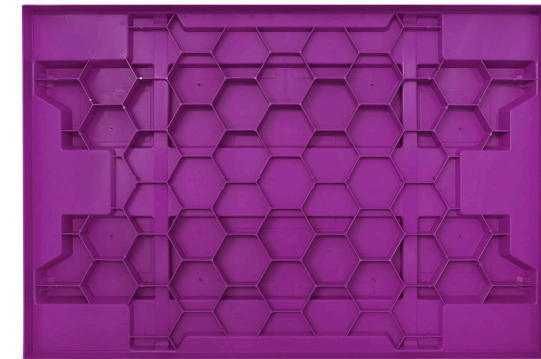

PALLET COVERS

310 1208 BMW	
Outside dimensions [mm]	1210 x 811 x 84
Inside dimensions [mm]	1201 x 801 x 40
Tare [kg]	5,15
Material	PPC
Units/pallet	50
Units per truck	1.650
Color	 RAL 7037 (RAL 4008)

✓ **INTEGRATED RFID, SENSOR TECHNOLOGY & INVENTORY MANAGEMENT SOLUTIONS WITH ANDROID / iOS INTERFACES AND SOFTWARE AVAILABLE UPON REQUEST**

✓ **HOT STAMPING OF INDIVIDUAL LOGOS IN MANY SIZES AND COLORS**

✓ **SPECIAL & MORE CUSTOM COLORS AVAILABLE**

	RAL 3020		RAL 6018		RAL 4010
	RAL 2010		RAL 6029		RAL 4006
	RAL 1003		RAL 7001		
	RAL 8018		RAL 9017	AND MANY MORE	