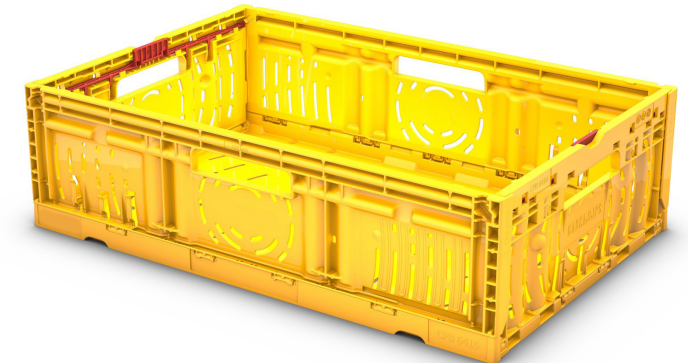

TWISTLOCK BOX SYSTEMS - COLLAPSABLE BOX

CPB 6416

Basic Measurement [mm]	600 x 400
Usable Height [mm]	165
Version (wall design)	Open
External Dimensions [mm]	600 x 400 x 173
Internal Minimum Usable Dimensions [mm]	575 x 373 x 165
Filling Volume [l]	35,4
Tare [g]	1802
Load Bearing Capacity [kg]	15
Pressure Resistance in the Stack [kg]	400 static 200 dynamic
Layer Height of Full Box [mm]	168
Layer Height of Empty Collapsed Box [mm]	28
Color of the Box	Black RAL 9005 Yellow RAL 1003 Red RAL 3001 Blue RAL 5022 Grey RAL 7001
Color of Twistlock Lock	Red (exception red box: black locking)
Delivery unit (empties)	
Boxes/europallet	312
Boxes/truck*	10.296
Europallets/truck*	33
Total height incl. pallet (mm)	2350

* size of truck: 13,20 x 2,46 x 2,50 m

✓ **INTEGRATED RFID, SENSOR TECHNOLOGY & INVENTORY MANAGEMENT SOLUTIONS WITH ANDROID / iOS INTERFACES AND SOFTWARE AVAILABLE UPON REQUEST**

✓ **HOT STAMPING OF INDIVIDUAL LOGOS IN MANY SIZES AND COLORS**