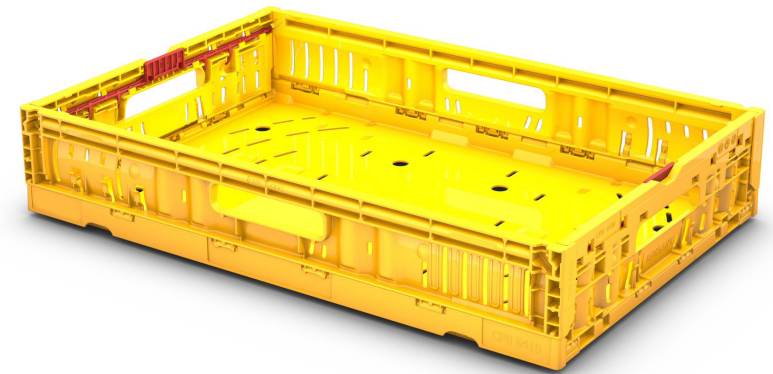

## TWISTLOCK BOX SYSTEMS - COLLAPSABLE BOX

### CPB 6410

Basic Measurement [mm]	600 x 400
Usable Height [mm]	110
Version (wall design)	Open
External Dimensions [mm]	600 x 400 x 118
Internal Minimum Usable Dimensions [mm]	575 x 373 x 110
Filling Volume [l]	23,6
Tare [g]	1498
Load Bearing Capacity [kg]	10
Pressure Resistance in the Stack [kg]	400 static 200 dynamic
Layer Height of Full Box [mm]	113
Layer Height of Empty Collapsed Box [mm]	28
Color of the Box	Black RAL 9005   Yellow RAL 1003   Red RAL 3001   Blue RAL 5022   Grey RAL 7001
Color of Twistlock Lock	Red (exception red box: black locking)
<b>Delivery unit (empties)</b>	
Boxes/europallet	312
Boxes/truck*	10.296
Europallets/truck*	33
Total height incl. pallet (mm)	2350

\* size of truck: 13,20 x 2,46 x 2,50 m

✓ **INTEGRATED RFID, SENSOR TECHNOLOGY & INVENTORY MANAGEMENT SOLUTIONS WITH ANDROID / iOS INTERFACES AND SOFTWARE AVAILABLE UPON REQUEST**

✓ **HOT STAMPING OF INDIVIDUAL LOGOS IN MANY SIZES AND COLORS**